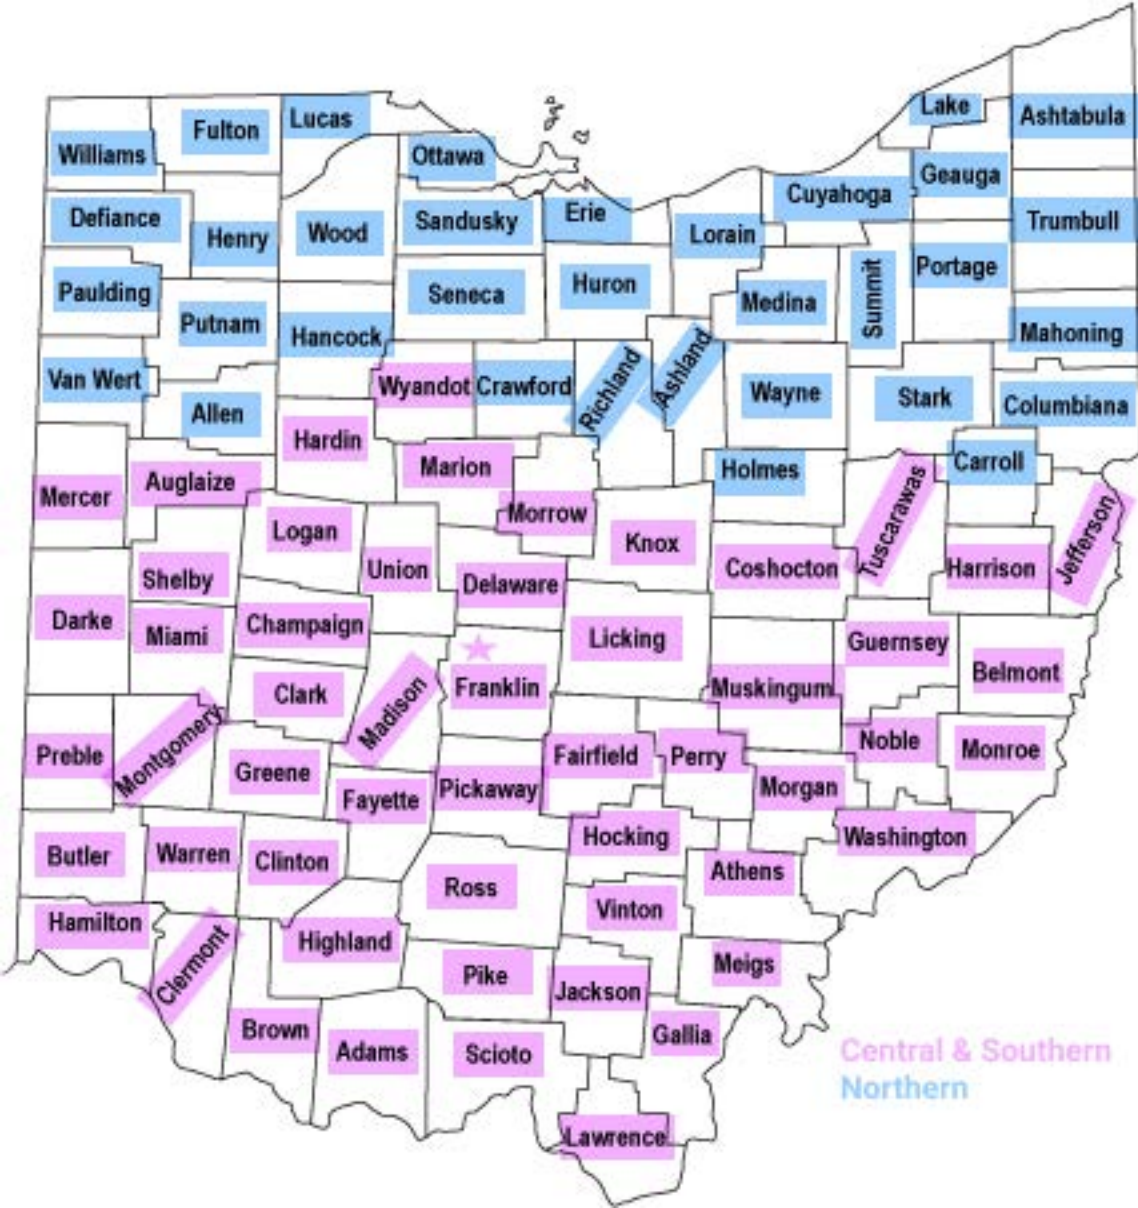

San Benito

Kings

Tulare

San Luis Obispo

Kern

San Bernardino

Santa Barbara

Ventura

Los Angeles

Riverside

Orange

San Diego

Imperial

Central and North
South

Greater Illinois
Midwest Gateway

Lake
Michigan

Cumber-
land

Clark

Calhoun

Macoupin

Montgomery

Fayette

Effingham

Jasper

Pulaski

Massac

Midwest Gateway
Greater Kansas City
City

Central PA
Delaware Valley
Valley
Western PA